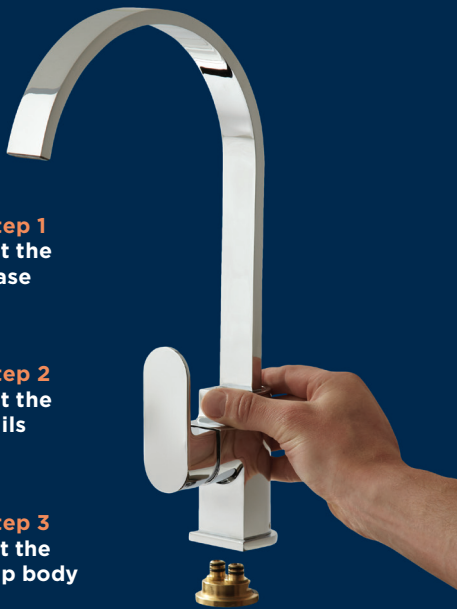

Basin Mixer
C44040

Basin Taps
C44030

Bath Taps
C44032

Bath Filler
C44038

Bath Shower Mixer
C44036

All
Available
Next Day

SAIL

The super sleek Sail range is designed to resemble a yacht, with its streamlined shapes, thin, angular handles, and tilted body, which looks almost as though it's being carried by the wind.

**Basin Mixer
(with Clicker Waste)**

D77186

Bath Filler

D77187

Bath Shower Mixer

D77188

Easyfit[®]
FASTER. SMARTER.

FITTING KITCHEN TAPS HAS NEVER BEEN EASIER

Step 1
Fit the
base

Step 2
Fit the
tails

Step 3
Fit the
tap body

As easy as 1,2,3

Watch our Easyfit video on our website:
www.bristan.com/easyfitvideo

Available
in Branch
Today

**Blueberry Easyfit
Sink Mixer**
D77200