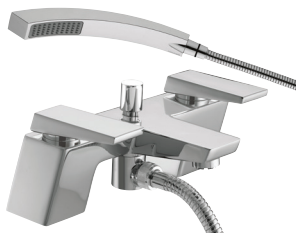

Basin Mixer
D76416

Basin Taps
D76414

Bath Taps
D76415

Bath Filler
D76417

Bath Shower Mixer
D76418

All
Available
Next Day

COBALT

Cobalt is characterised by strong edges with softened corners, creating an ultra-modern feel with a touch of warmth.

Basin Mixer
C44040

Basin Taps
C44030

Bath Taps
C44032

Bath Filler
C44038

Bath Shower Mixer
C44036

All
Available
Next Day

SAIL

The super sleek Sail range is designed to resemble a yacht, with its streamlined shapes, thin, angular handles, and tilted body, which looks almost as though it's being carried by the wind.

**Basin Mixer
(with Clicker Waste)**

D77186

Bath Filler

D77187

Bath Shower Mixer

D77188

Easyfit[®]
FASTER. SMARTER.

FITTING KITCHEN TAPS HAS NEVER BEEN EASIER

Step 1
Fit the
base

Step 2
Fit the
tails

Step 3
Fit the
tap body

As easy as 1,2,3

Watch our Easyfit video on our website:
www.bristan.com/easyfitvideo

Available
in Branch
Today

**Blueberry Easyfit
Sink Mixer**
D77200