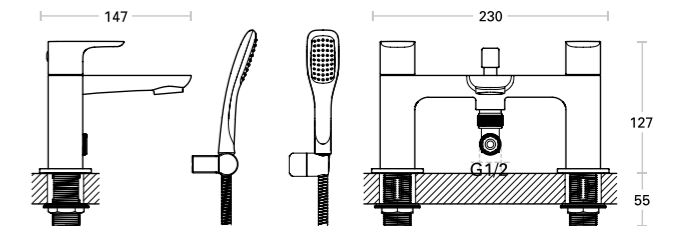

MyHome 2 Tap Hole Bath Shower Mixer
Chrome
D98525 MYBSM2THC   **£183.³⁸**