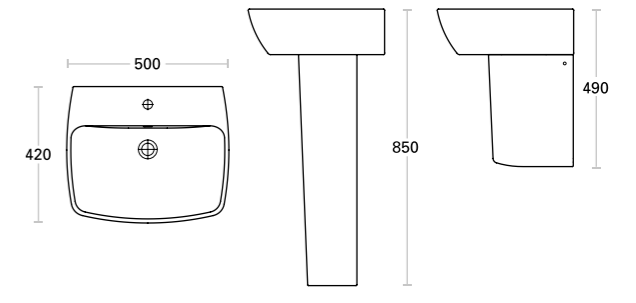

- Basin **D98507** MY50BSN1THW **£66.28**
- Full Pedestal **D98513** MYFULLPEDW **£46.19**
- Semi Pedestal **D98514** MYSEMIPEDW **£46.19**