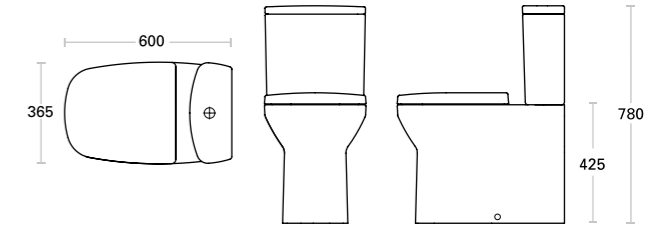

OUR TOILET RANGE

The way toilets are installed makes a huge difference when you're looking at maximising space. Our wall-hung and back-to-wall installation options are two great ways to make bathrooms look and feel roomier. Our toilets are very compact with short projection into the room, plus added comfort features like a higher than average seat height.

All our toilets feature an easy-clean rim and a dual-flush cistern. Using just 4.5 litres of water for a full flush and 3 litres for a reduced flush, they are incredibly economical. The integrated toilet seat has soft-close hinges and are easy to remove for cleaning. Finally, combining the toilet with a furniture unit will neatly hide away the plumbing.

MyHome Close-Coupled Toilet

- Close-Coupled Open-Back Toilet Bowl
  D98501 MYCCTW £123.⁸⁴
- Close-Coupled Cistern
  D98503 MYCCCW £86.³⁷
- Soft-Close Seat
  D98515 MYSCSEATW £63.⁵⁸

MyHome Close-Coupled Back-to-Wall Toilet

- Close-Coupled Back-to-Wall Toilet Bowl
  D98502 MYBTWCCTW £149.⁵²
- Close-Coupled Cistern
  D98503 MYCCCW £86.³⁷
- Soft-Close Seat
  D98515 MYSCSEATW £63.⁵⁸

MyHome Back-to-Wall Toilet

- Back-to-Wall Toilet Bowl
  D98504 MYBTWTW £149.⁵²
- Soft-Close Seat
  D98515 MYSCSEATW £63.⁵⁸

MyHome Wall-Hung Toilet

- Toilet Bowl
  D98505 MYWHTW £149.⁵²
- Soft-Close Seat
  D98515 MYSCSEATW £63.⁵⁸

Plumb Center Code = **IN BLUE**, thirty6 Code = IN GREY
Matching furniture is available, see furniture section.
All prices are RRP and include VAT at 20%.