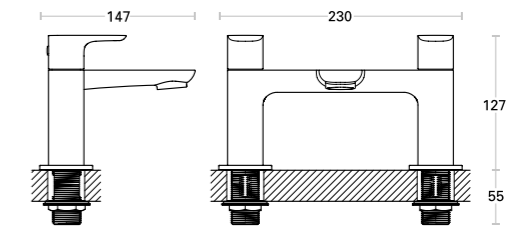

MyHome 2 Tap Hole Bath Filler
Chrome
D98524 MYBF2THC   **£151.¹⁸**