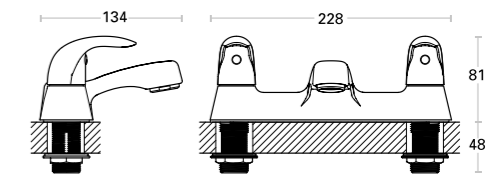

Chrome

D98518 T6MBSNPTC

£46.22

Mode 2 Tap Hole Bath Filler

Chrome

D98519 T6MBF2THC

£97.49

Mode 2 Tap Hole Bath Shower Mixer