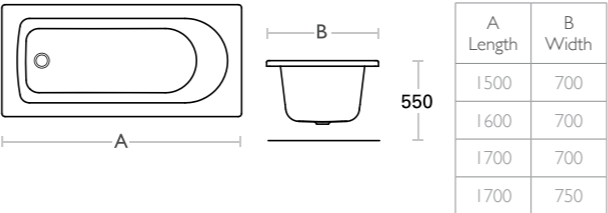

Round Standard Bath

Suitable for use with bath screens **D98605** SST6SHBSFHC
D98604 SST6SHBSFQC.

- SE Bath Round 1500x700
D98564 BT6SR150X70W £195.¹⁷
- SE Bath Round 1600x700
D98565 BT6SS160X70W £195.¹⁷
- SE Bath Round 1700x700
D98566 BT6SR170X70W £188.⁶³
- SE Bath Round 1700x750
D98567 BT6SR170X75W £226.²⁸