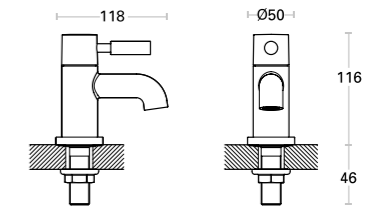

£79.⁶¹

Trend Pillar Basin Taps*

Including click clack Waste
Chrome

D98527 T6TBSNPTC

£61.⁶³

Trend 2 Tap Hole Bath Filler

Chrome

D98528 T6TF2THC