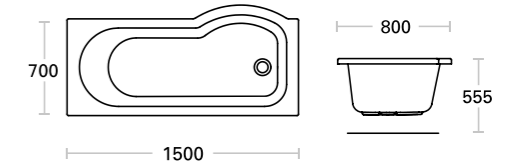

1700 Round Shower Bath

Available in left and right handed options*. Suitable for use with **D98603** SST6SHBSCC curved bath shower screen.

Shower Bath Round 1700 L/Hand
D98556 BT6SBR170LHW £298.²²

Shower Bath Round 1700 R/Hand
D98557 BT6SBR170RHW £298.²²

1700 Round Shower Bath Front Panel - Universal Hand
D98580 BT6SPR170UHW £90.⁵⁶

750 Round Shower Bath End Panel
D98581 BT6SEPR75W £33.⁴⁴

thirty6 Shower Bath Screen Curved
D98603 SST6SHBSCC £157.³⁴