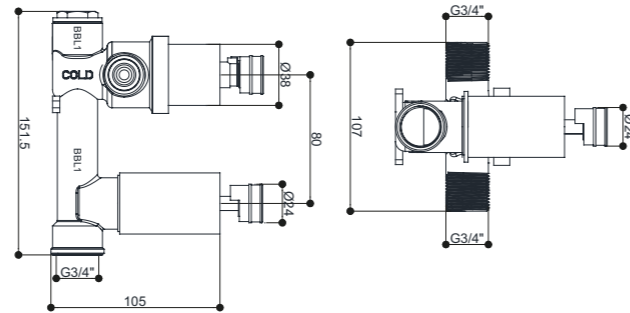

Thermostatic Built-In Shower Valve Only
(Inc Plaster Guard)

D98532 T6BITSVC

£110.¹⁰

Built-In Thermostatic Trim Kit Square
for **D98532** T6BITSVC

D98536 T6TKSVQC

£35.⁸²

Thermostatic Built-In Valve with 2 Way Diverter