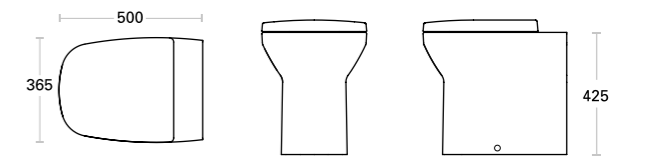

MyHome Back-to-Wall Toilet

- Back-to-Wall Toilet Bowl
  D98504 MYBTWTW £149.⁵²
- Soft-Close Seat
  D98515 MYSCSEATW £63.⁵⁸