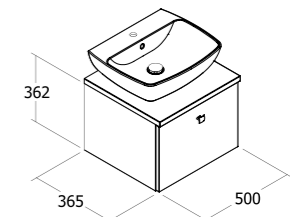

400mm Wall-Hung Basin Unit*

Suitable for use with **D98508** MY40BSNITHW (p23)

White	D98630 FT6BUWH40W	£368.¹⁶
Grey	D98631 FT6BUWH40G	£459.²⁶
Oak	D98632 FT6BUWH40O	£424.³²