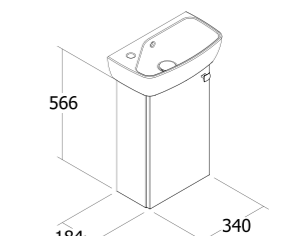

600mm Mirror Wall Cupboard

White	D98658 FT6MWC600W	£574.⁰⁸
Grey	D98659 FT6MWC600G	£624.⁰⁰
Oak	D98660 FT6MWC600O	£599.⁰⁴