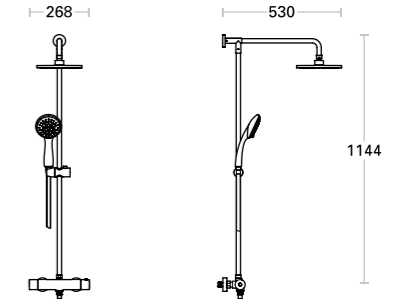

THERMOSTATIC EXPOSED SHOWER VALVES

T6 Round Thermostatic Exposed Combination Valve

T6 Round Thermostatic Exposed Bar Valve
Combination Valve

D98540 T6ETCVRC

£282.⁴⁸

T6 Square Thermostatic Exposed Combination Valve