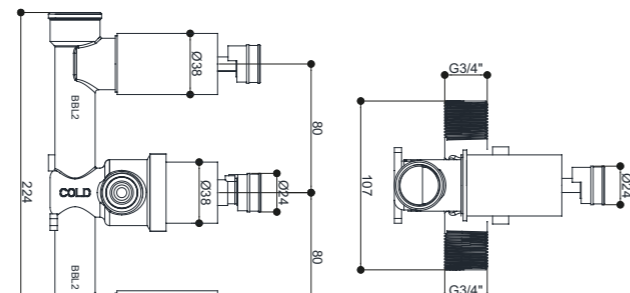

Thermostatic Built-In Valve with 3 Controls
(Inc Plaster Guard)

D98533 T6BIT3CSVC

£148.⁸²

Built-In Thermostatic Trim Kit Round
for **D98533** T6BIT3CSVC

D98539 T6TK3CHRC

£41.⁹⁹

Thermostatic Built-In Valve with 3 Controls