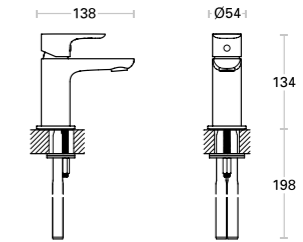

MyHome 2 Tap Hole Bath Filler
Chrome
D98524 MYBF2THC   **£151.¹⁸**