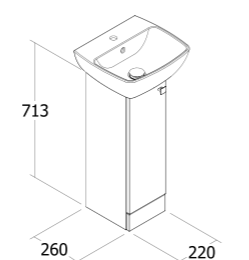

MODULAR FLOOR-STANDING

Our spacious modular floor-standing units make an attractive focal point for any bathroom. Choose a built-in countertop or semi-countertop basin, or achieve a very modern look with a vessel basin unit.

For the cloakroom, the short-projection basin unit is a stylish and practical option that takes up very little space. The 40cm basin or corner basin floor-standing units take up no more space than a traditional pedestal but provide some much-needed storage.

Floor-standing Countertop Basin Unit

Suitable for use with **D98512** MY59CTTTHW (p23)

- White
  D98609 FT6CTBUFSW £399.³⁶
- Grey
  D98610 FT6CTBUFSG £439.³⁰
- Oak
  D98611 FT6CTBUFSO £419.³³

600mm Floor-standing Modular Semi-Countertop Basin Unit*

Suitable for use with **D98511** MY50CTTTHW (p23)

- White
  D98615 FT6SCBUFSM60W £420.⁵⁸
- Grey
  D98616 FT6SCBUFSM60G £504.¹⁹
- Oak
  D98617 FT6SCBUFSM60O £461.⁷⁶

600mm Floor-standing Basin Unit*

Suitable for use with **D98506** MY55BSNITHW (p23)

- White
  D98621 FT6BUFS60W £374.⁴⁰
- Grey
  D98622 FT6BUFS60G £411.⁸⁴
- Oak
  D98623 FT6BUFS60O £393.¹²

500mm Floor-standing Basin Unit*

Suitable for use with **D98507** MY50BSNITHW and **D98508** MY40BSNITHW (p23)

- White
  D98627 FT6BUFS50W £330.⁷²
- Grey
  D98628 FT6BUFS50G £396.⁸⁶
- Oak
  D98629 FT6BUFS50O £364.⁴²

400mm Floor-standing Basin Unit

Suitable for use with **D98508** MY40BSNITHW (p23)

- White
  D98633 FT6BUFS40W £330.⁷²
- Grey
  D98634 FT6BUFS40G £396.⁸⁶
- Oak
  D98635 FT6BUFS40O £364.⁴²

MODULAR FLOOR-STANDING

Floor-standing Cloakroom Basin Unit

Suitable for use with **D98509** MYSPBSNITHW (p23)

- White
  D98639 FT6SPBUFSW £274.⁵⁶
- Grey
  D98640 FT6SPBUFSG £329.⁴⁷
- Oak
  D98641 FT6SPBUFSO £302.⁰²

Floor-standing Corner Basin Unit

Suitable for use with **D98510** MYCBSNITHW (p23)