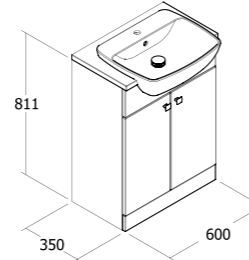

500mm Floor-standing Basin Unit*

Suitable for use with **D98507** MY50BSNITHW and **D98508** MY40BSNITHW (p23)

- White
  D98627 FT6BUFS50W £330.⁷²
- Grey
  D98628 FT6BUFS50G £396.⁸⁶
- Oak
  D98629 FT6BUFS50O £364.⁴²