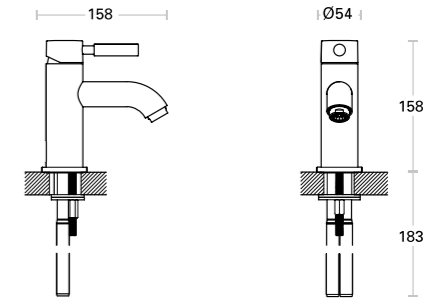

Including click clack Waste
Chrome

D98527 T6TBSNPTC

£61.⁶³