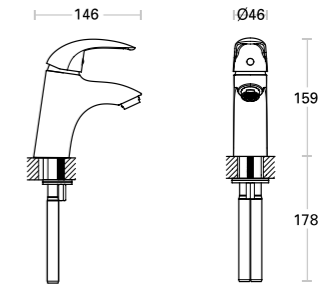

Including click clack waste
Chrome

D98517 T6MMBMC

£52.77