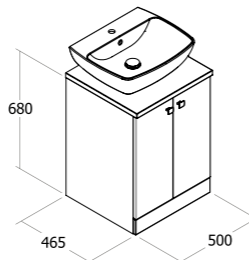

400mm Floor-standing Basin Unit

Suitable for use with **D98508** MY40BSNITHW (p23)

- White
  D98633 FT6BUFS40W £330.⁷²
- Grey
  D98634 FT6BUFS40G £396.⁸⁶
- Oak
  D98635 FT6BUFS40O £364.⁴²