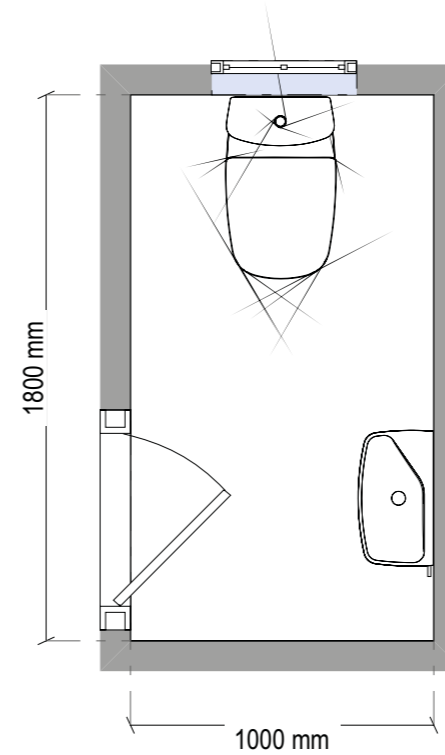

CLOAKROOM

CLOAKROOM 01

Whether it's tucked away in a corner or even under the stairs, your cloakroom is probably the smallest room in the house. Introducing the MyHome range and a little smart design will help you make the most of this compact, but extremely useful, space.

In Cloakroom 1 a close-coupled back-to-wall toilet is combined with our short-projection basin and matching furniture. All the pipework is cleverly hidden, and you get the added advantage of some much sought-after storage. The minimal styling and careful layout results in a fresh, modern and comfortable space.

PRODUCTS IN THIS SETTING

- Close-coupled back-to-wall toilet with integrated soft-close seat
- Short-projection basin with MyHome mini mixer and matching furniture
- Complete setting price: RRP £714.67

All prices are RRP and include VAT at 20%.