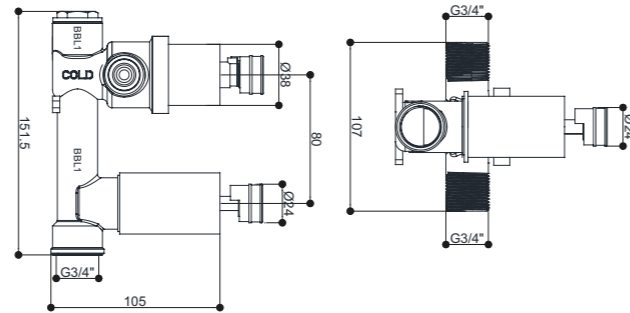

Thermostatic Built-In Shower Valve Only
(Inc Plaster Guard)

D98532 T6BITSVC

£110.¹⁰

Built-In Thermostatic Trim Kit Round
for **D98532** T6BITSVC

D98537 T6TKSVRC

£35.⁸²

Thermostatic Built-In Shower Valve Only