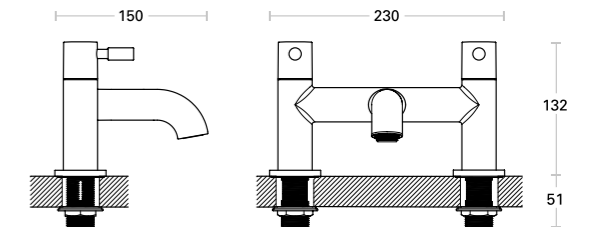

Chrome

D98528 T6TF2THC

£102.⁸⁷