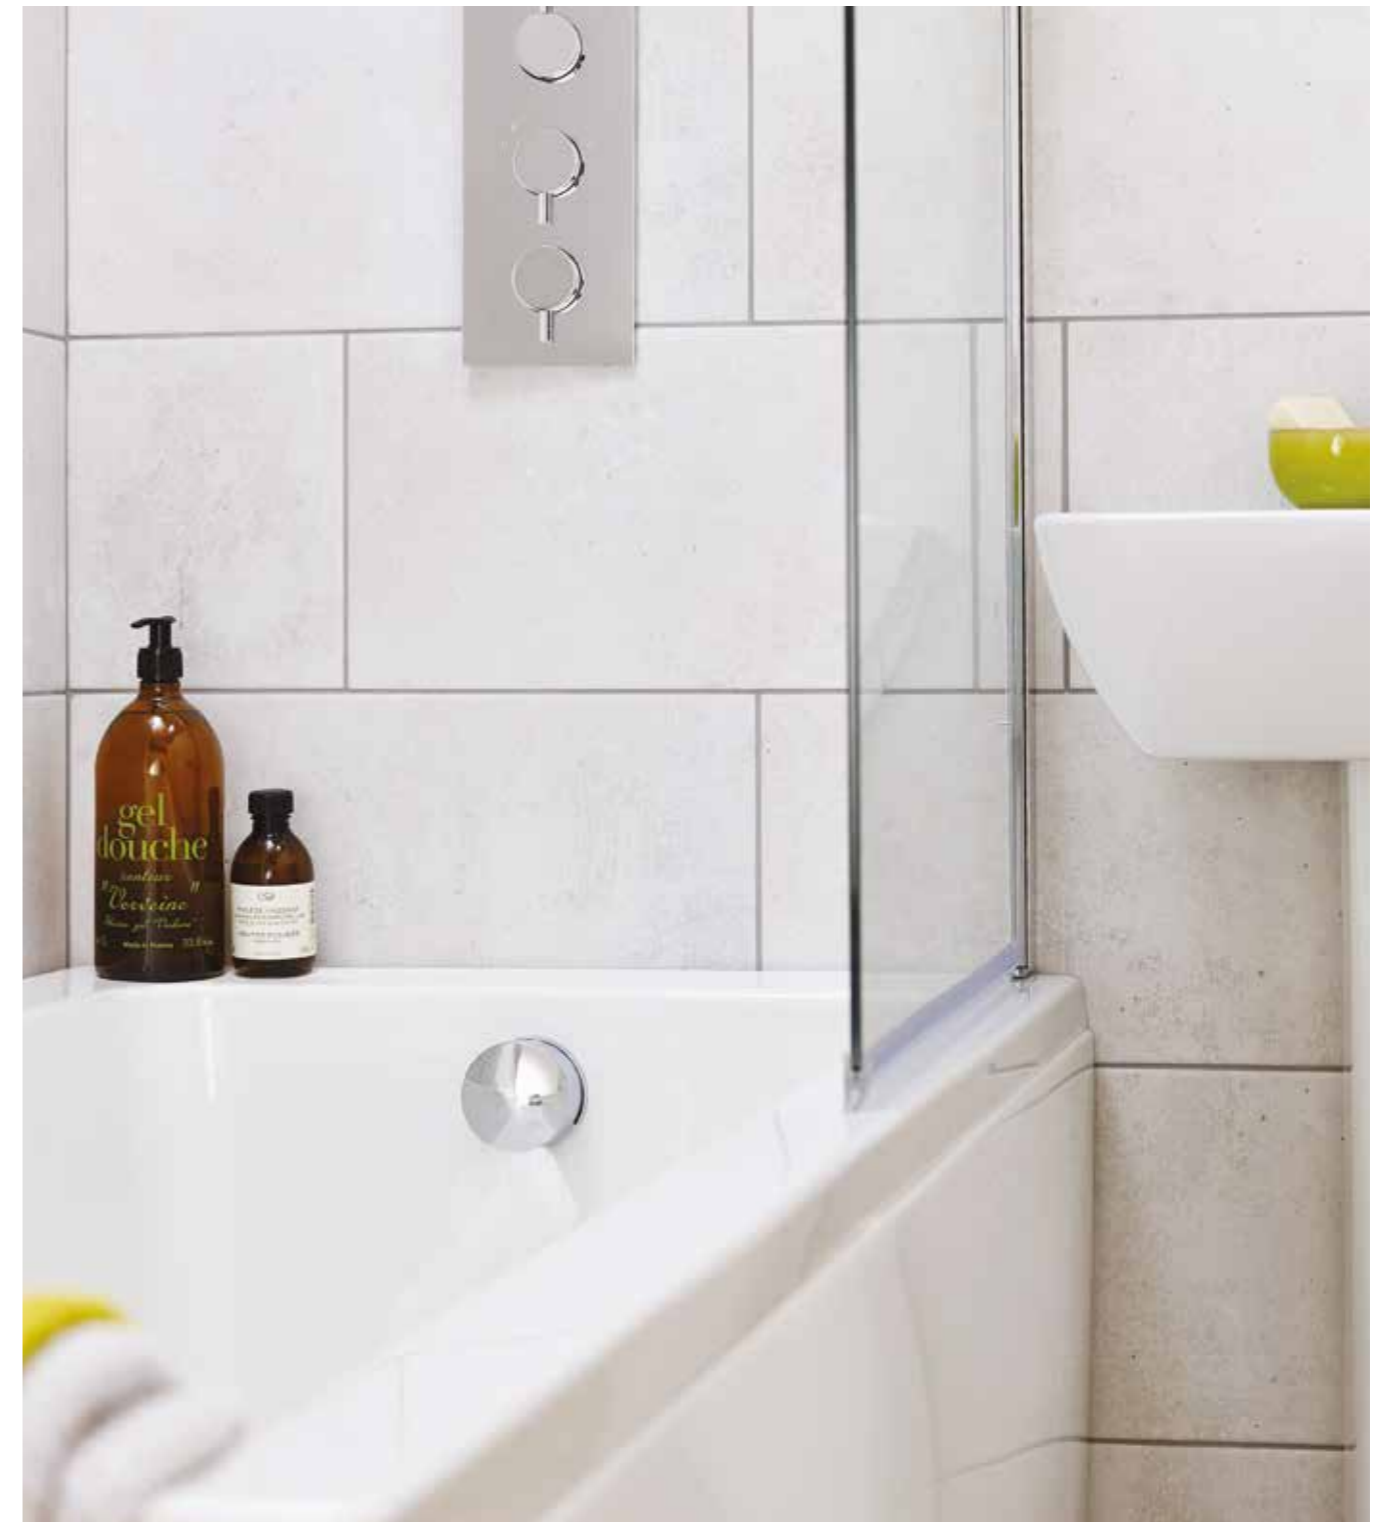

£27.³⁵

Suitable for single ended baths
D98548 T6BWSECP

£27.³⁵

INTRODUCING XOFILL

Xofill is an ingenious bath fitting that acts as both an overflow and a filling spout. It means rim-mounted taps and mixer units are a thing of the past, giving the bath a cleaner, less cluttered look.

THE SHOWER MIXER RANGE

When choosing from our range of thermostatic shower mixers you'll find that each type offers its own benefits. The **bar valve** mixer is fitted to the wall, making it easy for the plumber to install, and is operated using two handles, one for flow control and the other for temperature. A **combination bar valve** is a complete shower and offers the same features alongside a diverter control, which switches the flow to the flexible hose and handspray or fixed overhead shower provided.

Built-in shower valves are a little different – they are built neatly into the wall to leave only the faceplate and handles on display, and you can choose round or square handles to coordinate with the rest of your bathroom; all face plates and handles are manufactured in high quality chromium