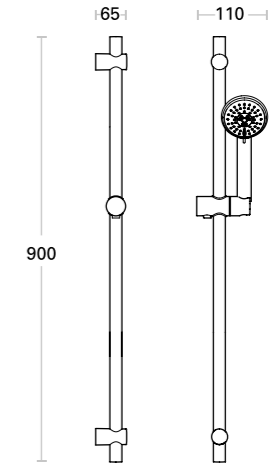

T6 Multi Function Shower Kit

D98544 T6SKMFC

£61.⁷²