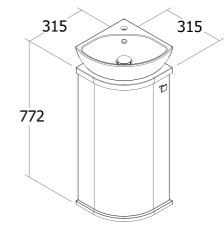

Back-to-Wall Closet Unit* (cistern included)

Suitable for use with **D98502** MYBTWCCTW (p27)

- White
  D98649 FT6BTWCUMW £411.⁸⁴
- Grey
  D98650 FT6BTWCUMG £494.²¹
- Oak
  D98651 FT6BTWCUMO £453.⁰²