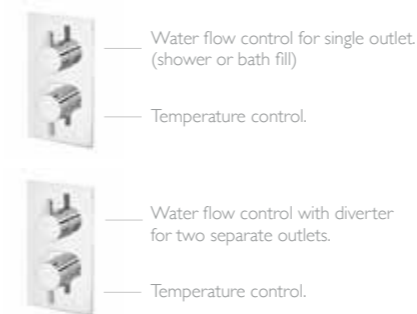

Built-in shower valves are a little different – they are built neatly into the wall to leave only the faceplate and handles on display, and you can choose round or square handles to coordinate with the rest of your bathroom; all face plates and handles are manufactured in high quality chromium

plated brass. The **built-in valve with diverter** also allows you to divert to a flexible or fixed overhead shower.

Finally, there's the **built-in three-handle valve**. The centre control is for temperature, then the two on the outside can either be used to operate different shower heads, or one for the bath and one for the shower. Alternatively, it can also be used with the Xofill bath fitting.

All options are thermostatically controlled for safe showering. The valve will adjust to changes in water pressure and incoming water temperature, while a safety stop at 38 degrees prevents the shower from scalding. If the cold water fails, the valve shuts off immediately.

SHOWER MIXERS