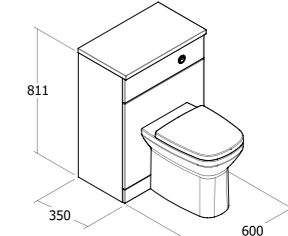

Wall-Hung Closet Unit* (cistern included)

Suitable for use with **D98505** MYWHTW (p27)
Toilet support frame (p61) also required

- White
  D98652 FT6WHCUMW £411.⁸⁴
- Grey
  D98653 FT6WHCUMG £494.²¹
- Oak
  D98654 FT6WHCUMO £453.⁰²