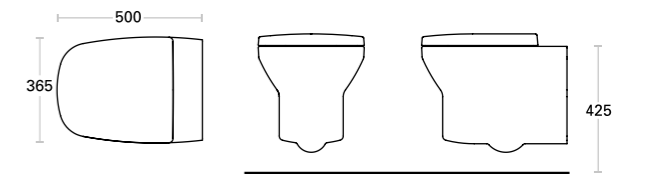

MyHome Wall-Hung Toilet

- Toilet Bowl
  D98505 MYWHTW £149.⁵²
- Soft-Close Seat
  D98515 MYSCSEATW £63.⁵⁸

Plumb Center Code = **IN BLUE**, thirty6 Code = IN GREY
Matching furniture is available, see furniture section.
All prices are RRP and include VAT at 20%.