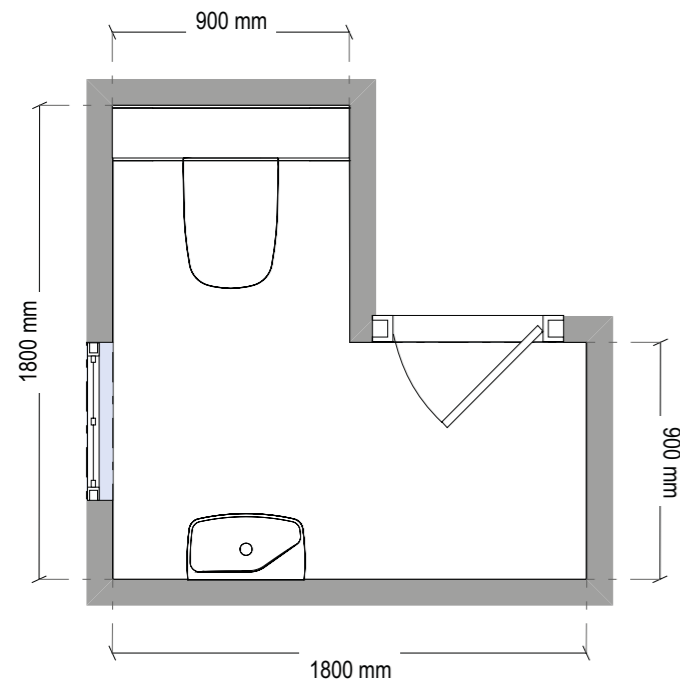

CLOAKROOM 02