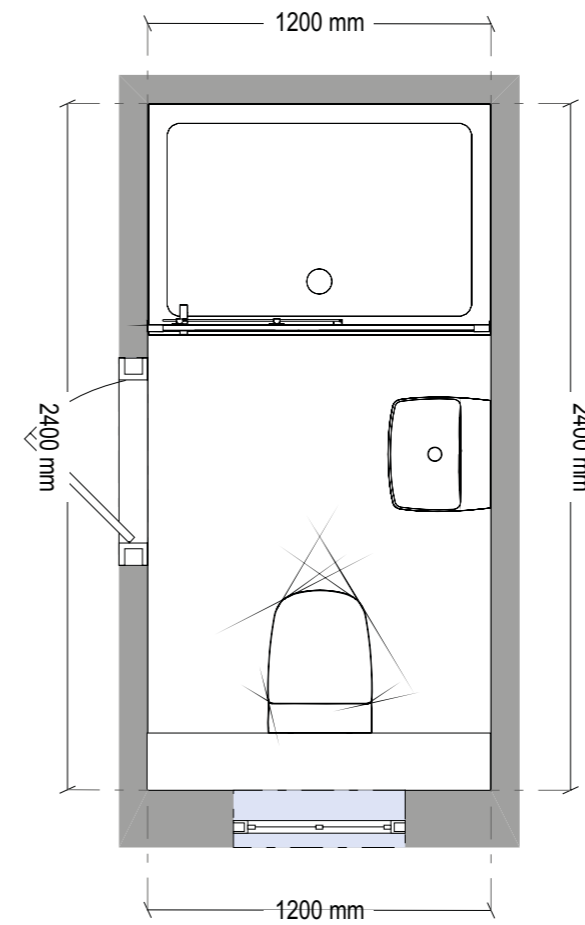

PRODUCTS IN THIS SETTING

- 40cm basin with MyHome mini basin mixer and pedestal
- 80cm quadrant shower tray with matching enclosure
- Built-in thermostatic shower mixer with fixed head
- Close-coupled back-to-wall toilet with integrated soft-close seat
- Complete setting price: RRP £1119.57

All prices are RRP and include VAT at 20%.

EN-SUITE 03

En-suite 3 shows one way to convert a separate toilet into a compact shower room. The door is moved to the wall adjoining the bedroom, giving space to fit a shower at one end and a back-to-wall toilet at the other. This layout, combined with MyHome designs, gives a really modern and spacious feel. Here, the walk-in shower has a thirty6 slider entry door to save space. It features a combination exposed thermostatic shower, with both a flexible hose and handspray and a fixed showerhead. On the wall facing the door, a furniture unit with a full countertop ceramic basin gives a sleek, luxurious look.

PRODUCTS IN THIS SETTING

- 1200mm x 800mm shower tray with 1200mm slider door
- Thermostatic exposed combination shower with both fixed head and flexible hose and handspray
- Back-to-wall toilet with integrated soft-close seat
- 60cm countertop basin with MyHome basin mixer, matching wall-mounted furniture unit
- Complete setting price: RRP £1643.00

All prices are RRP and include VAT at 20%.