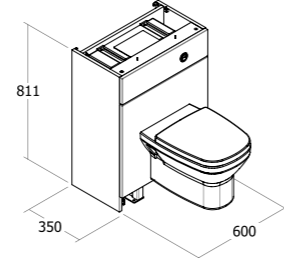

150mm Infil Cupboard*

- White
  D98655 FT6INF150W £205.⁹²
- Grey
  D98656 FT6INF150G £226.⁵¹
- Oak
  D98657 FT6INF150O £215.⁹⁰