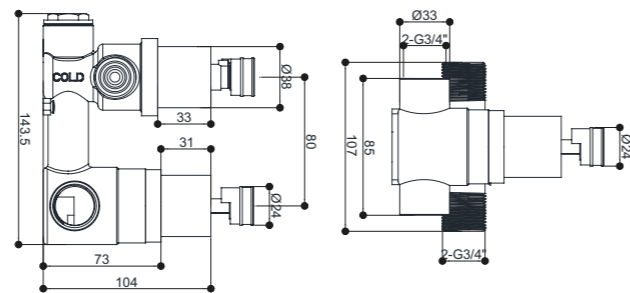

Thermostatic Built-In Valve with 2 Way Diverter
(Inc Plaster Guard)

D98531 T6BIT2DSVC

£127.⁰⁵

Built-In Thermostatic Trim Kit Round
for **D98531** T6BIT2DSVC

D98535 T6TK2WDRC

£35.⁸²

Thermostatic Built-In Valve with 2 Way Diverter