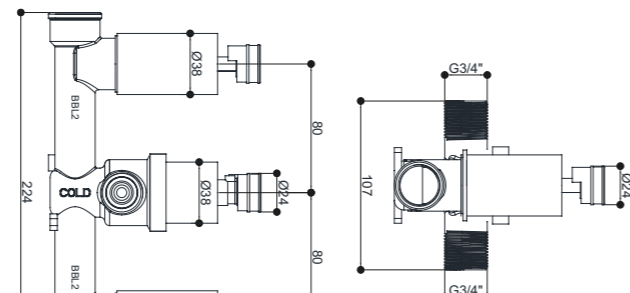

Thermostatic Built-In Shower Valve with 3 Controls
(Inc Plaster Guard)

D98533 T6BIT3CSVC

£148.⁸²

Built-In Thermostatic Trim Kit Square
for **D98533** T6BIT3CSVC

D98538 T6TK3CHSQC

£41.⁹⁹

Plumb Center Code = **IN BLUE**, thirty6 Code = **IN GREY**
All prices are RRP and include VAT at 20%.