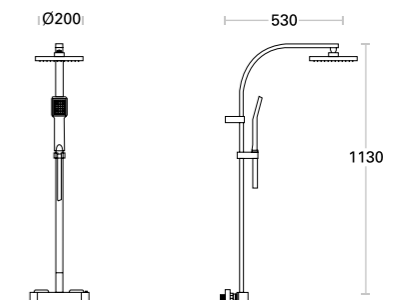

T6 Square Thermostatic Exposed Combination Valve

T6 Square Thermostatic Exposed Bar Valve
Combination Valve

D98541 T6ETCVSQC

£377.⁵⁰