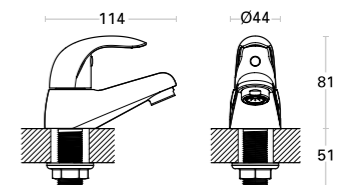

Chrome

D98520 T6BMSM2THC

£120.76

Mode Pillar Bath Taps*

Chrome

D98521 T6MBPTC

£60.99

Plumb Center Code = **IN BLUE**, thirty6 Code = **IN GREY**