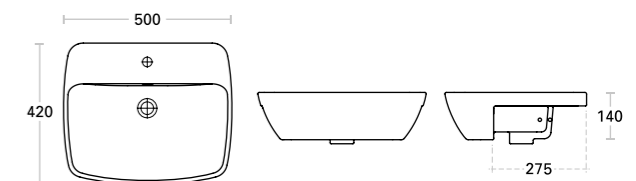

MyHome 50cm Semi-Countertop Basin
Suitable for use on built-in furniture or thirty6 furniture

- Basin **D98511** MY50SCT1THW **£96.30**