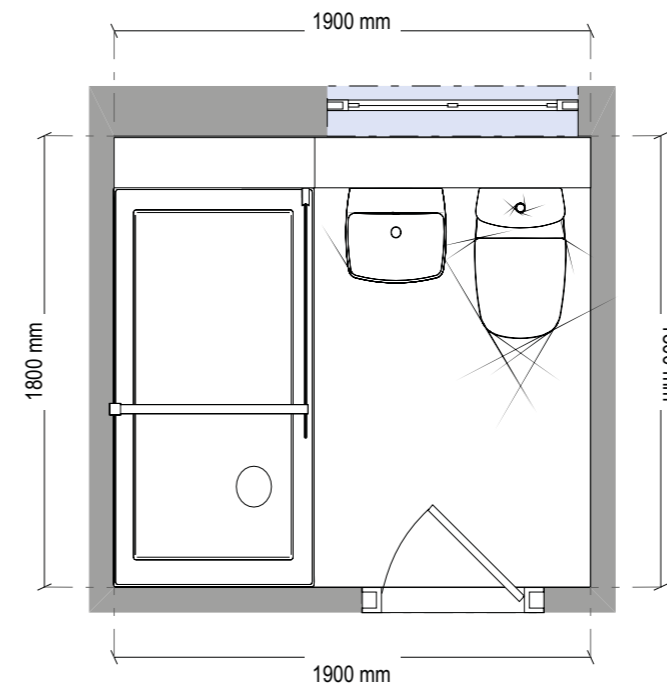

EN-SUITE

EN-SUITE 01

En-suite 1 features a spacious walk-in shower in place of a bath, allowing you to wake up each morning with a truly luxurious experience. A false wall at one end conceals pipes and provides a neat recessed shelf.

It's an incredibly functional space too. A one-metre long fixed glass panel provides a large wet area while also leaving a substantial amount of the shower floor dry.

PRODUCTS IN THIS SETTING

- 170cm x 80cm shower tray with 100cm fixed side panel, built-in thermostatic shower with fixed head
- Close-coupled back-to-wall toilet with integrated soft-close seat
- 40cm basin with MyHome mini basin mixer and matching wall-mounted furniture
- Complete setting price: RRP £1822.71

All prices are RRP and include VAT at 20%.