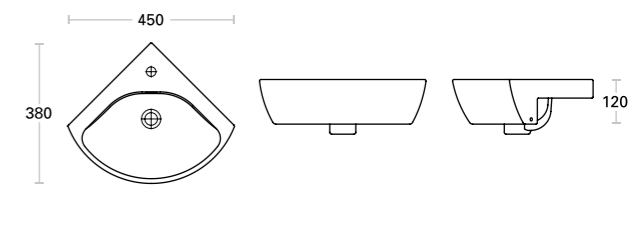

MyHome 1TH Corner Basin
Suitable for wall mounting (fixings included) or full pedestal

- Basin **D98510** MYCBSN1THW **£96.30**
- Full Pedestal **D98513** MYFULLPEDW **£46.19**