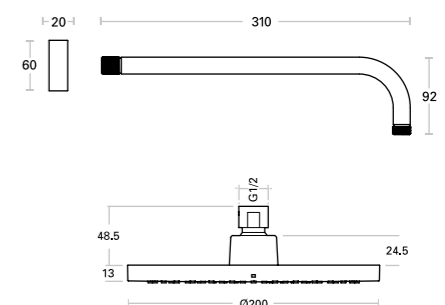

T6 300MM Shower Arm Round

D98545 T6SA200C

£14.¹²

T6 200MM Fixed Head Round

D98546 T6FHS200C

£32.¹⁰

Plumb Center Code = **IN BLUE**, thirty6 Code = **IN GREY**
All prices are RRP and include VAT at 20%.