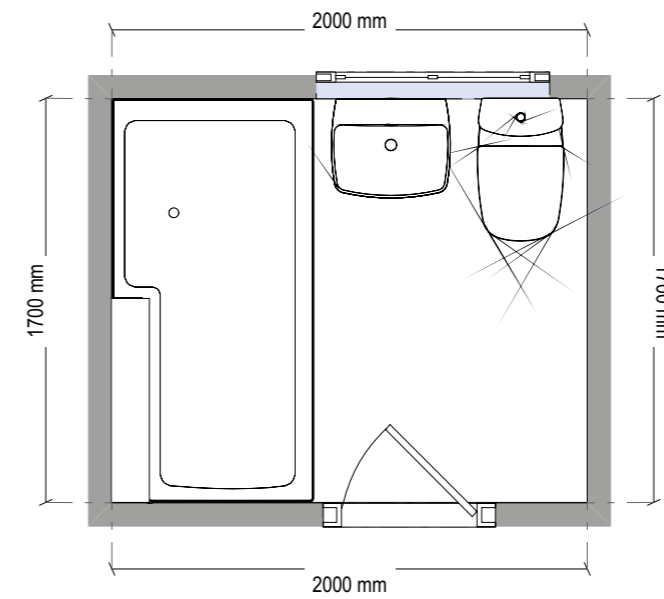

BATHROOM 03