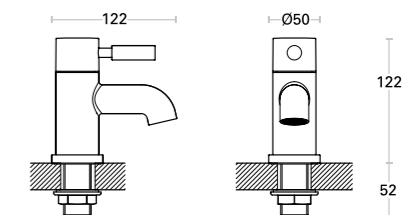

Plumb Center Code = **IN BLUE**, thirty6 Code = IN GREY

*The basin pillar taps in our Mode and Trend ranges cannot be used with MyHome ceramics.
All prices are RRP and include VAT at 20%.