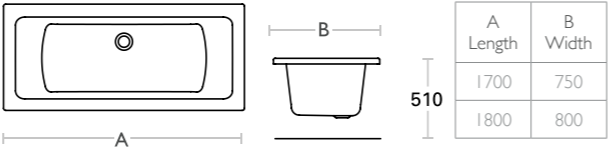

Standard Bath Panels		
D98570 BT6FP180W	1800 Front Panel	£81.50
D98571 BT6FP170W	1700 Front Panel	£45.46
D98572 BT6FP160W	1600 Front Panel	£45.46
D98573 BT6FP150W	1500 Front Panel	£45.46
D98574 BT6EP70W	700 End Panel	£27.86
D98575 BT6EP75W	750 End Panel	£27.86
D98576 BT6EP80W	800 End Panel	£27.86

Reinforced Bath Panels			
D98584 BT6RIFP180W	1800 Front Panel		£107.28
D98585 BT6RIFP170W	1700 Front Panel		£100.31
D98586 BT6RIFP150W	1500 Front Panel		£100.31
D98587 BT6RIEP70W	700 End Panel		£76.63
D98588 BT6RIEP75W	750 End Panel		£76.63
D98589 BT6RIEP80W	800 End Panel		£76.63

Plumb Center Code = **IN BLUE**. thirty6 Code = **IN GREY**
Panel height 510mm
All prices are RRP and include VAT at 20%.