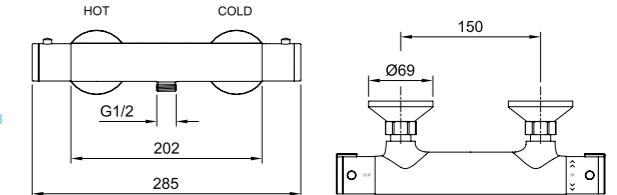

T6 Square Thermostatic Exposed Bar Valve
Combination Valve

D98541 T6ETCVSQC

£377.⁵⁰

Thermostatic Exposed Bar Valve Shower Only

Thermostatic Exposed Bar Valve

D98542 T6ETBVC

£105.⁹³

SHOWER KITS