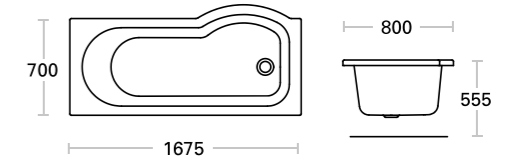

1500 Round Shower Bath

Available in left and right handed options*. Suitable for use with **D98603** SST6SHBSCC curved bath shower screen.

Shower Bath Round 1500 L/Hand
D98554 BT6SBR150LHW £298.²²

Shower Bath Round 1500 R/Hand
D98555 BT6SBR150RHW £298.²²

1500 Round Shower Bath Front Panel - Universal Hand
D98579 BT6SPR150UHW £90.⁵⁶

750 Round Shower Bath End Panel
D98581 BT6SEPR75W £33.⁴⁴

thirty6 Shower Bath Screen Curved
D98603 SST6SHBSCC £157.³⁴