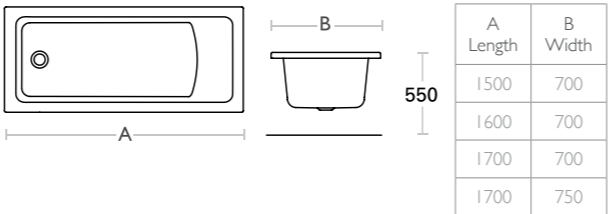

BATH SCREENS

MyHome Bath

Suitable for use with bath screens **D98604** SST6SHBSFQC
D98605 SST6SHBSFHC.

- MyHome SE Bath 1500x700
  D98560 MYSE150X70W £195.¹⁷
- MyHome SE Bath 1600x700
  D98561 MYSE160X70W £195.¹⁷
- MyHome SE Bath 1700x700
  D98562 MYSE170X70W £188.⁶³
- MyHome SE Bath 1700x750
  D98563 MYSE170X75W £226.²⁸