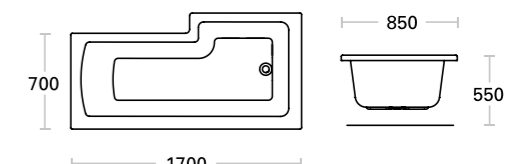

Plumb Center Code = **IN BLUE**, thirty6 Code = **IN GREY**
*Left handed option shown.
All prices are RRP and include VAT at 20%.