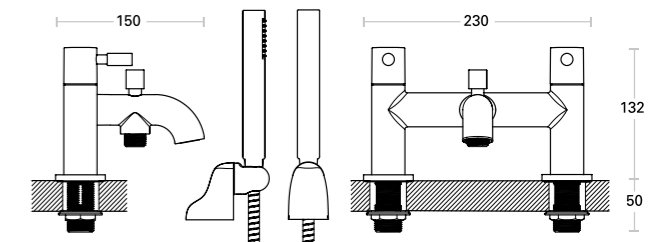

£102.⁸⁷

Trend 2 Tap Hole Bath Shower Mixer

Chrome

D98529 T6TBSM2TH

£124.³⁴

Trend Pillar Bath Taps*

Chrome

D98530 T6TBPTC