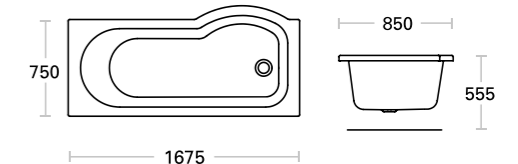

1700 Square Shower Bath

Available in left and right handed options*. Suitable for use with **D98604** SST6SHBSFSQC

Shower Bath Square 1700 L/Hand
D98558 BT6SBS170LHW £298.²²

Shower Bath Square 1700 R/Hand
D98559 BT6SBS170RHW £298.²²

1700 Square Shower Bath Front Panel - Universal Hand
D98582 BT6SPS170UHW £90.⁵⁶

700 Square Shower Bath End Panel
D98583 BT6SEPS75W £33.⁴⁴

thirty6 Shower Bath Screen
D98604 SST6SHBSFSQC £150.⁹⁷