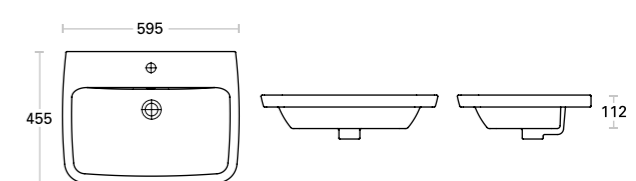

My Home 59cm ITH Countertop Basin
Suitable for use on built-in furniture or thirty6 furniture

- Basin **D98512** MY59CT1THW **£102.72**