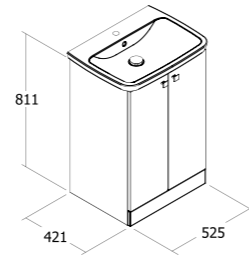

MODULAR FLOOR-STANDING

Our spacious modular floor-standing units make an attractive focal point for any bathroom. Choose a built-in countertop or semi-countertop basin, or achieve a very modern look with a vessel basin unit.

For the cloakroom, the short-projection basin unit is a stylish and practical option that takes up very little space. The 40cm basin or corner basin floor-standing units take up no more space than a traditional pedestal but provide some much-needed storage.

Floor-standing Countertop Basin Unit

Suitable for use with **D98512** MY59CTTTHW (p23)

- White
  D98609 FT6CTBUFSW £399.³⁶
- Grey
  D98610 FT6CTBUFSG £439.³⁰
- Oak
  D98611 FT6CTBUFSO £419.³³

600mm Floor-standing Modular Semi-Countertop Basin Unit*

Suitable for use with **D98511** MY50CTTTHW (p23)

- White
  D98615 FT6SCBUFSM60W £420.⁵⁸
- Grey
  D98616 FT6SCBUFSM60G £504.¹⁹
- Oak
  D98617 FT6SCBUFSM60O £461.⁷⁶

600mm Floor-standing Basin Unit*

Suitable for use with **D98506** MY55BSNITHW (p23)

- White
  D98621 FT6BUFS60W £374.⁴⁰
- Grey
  D98622 FT6BUFS60G £411.⁸⁴
- Oak
  D98623 FT6BUFS60O £393.¹²

500mm Floor-standing Basin Unit*

Suitable for use with **D98507** MY50BSNITHW and **D98508** MY40BSNITHW (p23)

- White
  D98627 FT6BUFS50W £330.⁷²
- Grey
  D98628 FT6BUFS50G £396.⁸⁶
- Oak
  D98629 FT6BUFS50O £364.⁴²

400mm Floor-standing Basin Unit

Suitable for use with **D98508** MY40BSNITHW (p23)

- White
  D98633 FT6BUFS40W £330.⁷²
- Grey
  D98634 FT6BUFS40G £396.⁸⁶
- Oak
  D98635 FT6BUFS40O £364.⁴²

MODULAR FLOOR-STANDING

Floor-standing Cloakroom Basin Unit

Suitable for use with **D98509** MYSPBSNITHW (p23)

- White
  D98639 FT6SPBUFSW £274.⁵⁶
- Grey
  D98640 FT6SPBUFSG £329.⁴⁷
- Oak
  D98641 FT6SPBUFSO £302.⁰²

Floor-standing Corner Basin Unit

Suitable for use with **D98510** MYCBSNITHW (p23)