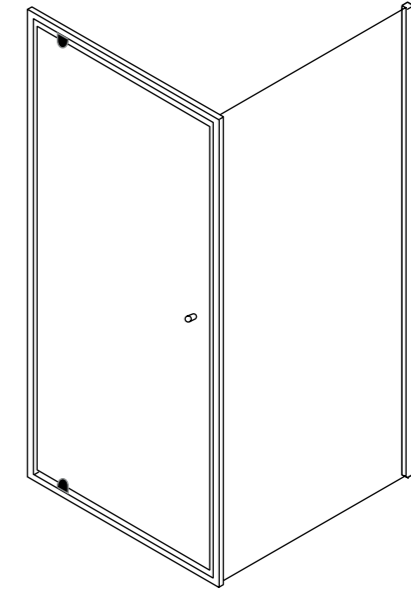

Made from a toughened safety glass, our shower enclosures are available in a range of sizes and with a pivot door, smooth-action sliding door or walk-in design. Each enclosure is 1950mm high – this is unusual in this price bracket, and the extra height both prevents splashing and gives you more room. Finally, all options are designed for easy cleaning, helping you keep them looking pristine.

SHOWER TRAYS & ENCLOSURES

Making the most of your shower area means finding the perfect fit. That's why thirty6 offers shower trays and enclosures in a wide variety of shapes and sizes.

ENCLOSURES

thirty6 Pivot Doors	Product Code	Door Entry Width	Adjustment	Height	Price
thirty6 760mm Pivot Door*	D98590 SET6PD76C	555mm	710-750mm	1950mm	£208. ²⁸
thirty6 800mm Pivot Door*	D98591 SET6PD80C	595mm	750-790mm	1950mm	£217. ³⁷
thirty6 900mm Pivot Door*	D98592 SET6PD90C	695mm	850-890mm	1950mm	£231. ⁰¹
thirty6 1000mm Pivot Door*	D98593 SET6PD100C	795mm	950-990mm	1950mm	£261. ⁷⁰