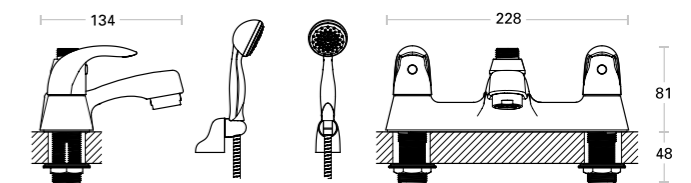

Mode 2 Tap Hole Bath Shower Mixer

Chrome

D98520 T6BMSM2THC

£120.76

Chrome

D98521 T6MBPTC

£60.99