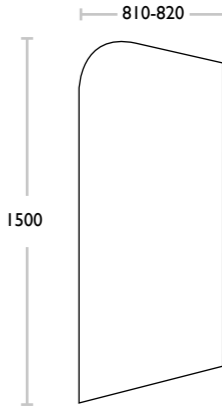

Plumb Center Code = **IN BLUE**. thirty6 Code = **IN GREY**
All prices are RRP and include VAT at 20%.