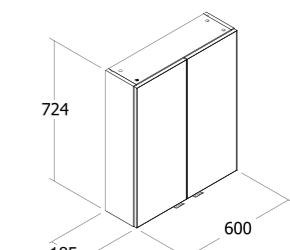

Plumb Center Code = **IN BLUE**, thirty6 Code = IN GREY

*Countertop required, see p59.

All prices are RRP and include VAT at 20%.