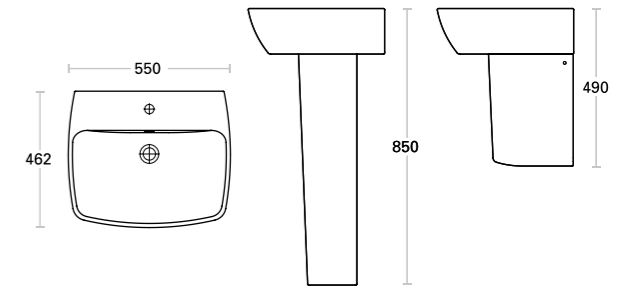

- Basin **D98506** MY55BSN1THW **£70.62**
- Full Pedestal **D98513** MYFULLPEDW **£46.19**
- Semi Pedestal **D98514** MYSEMIPEDW **£46.19**