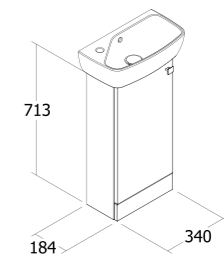

Floor-standing Corner Basin Unit

Suitable for use with **D98510** MYCBSNITHW (p23)

- Available in white only
  White
  D98642 FT6CUBUFSW £617.⁷⁶