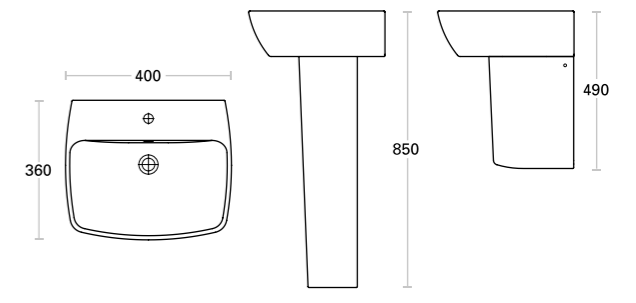

- Basin **D98508** MY40BSN1THW **£53.44**
- Full Pedestal **D98513** MYFULLPEDW **£46.19**
- Semi Pedestal **D98514** MYSEMIPEDW **£46.19**