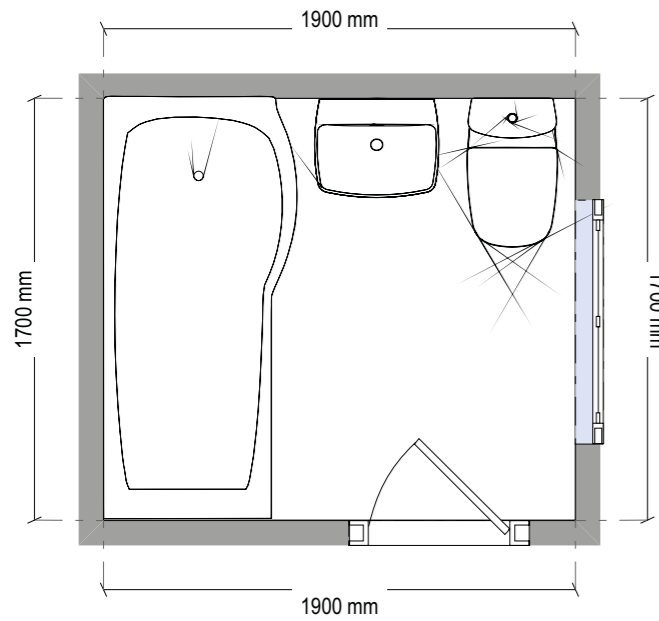

BATHROOM 02