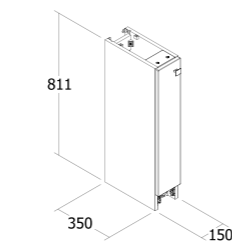

Fitted Worktops		
D98661 FT6WTP1500W	1500mm White Worktop	£187.20
D98662 FT6WTP1500B	1500mm Black Worktop	£187.20
D98663 FT6WTP3000W	3000mm White Worktop	£249.60
D98664 FT6WTP3000B	3000mm Black Worktop	£249.60

Plinths		
D98677 FT6P2400W	2400mm White Plinth	£43.68
D98678 FT6P2400G	2400mm Grey Plinth	£43.68
D98679 FT6P2400O	2400mm Oak Plinth	£43.68

Scribing Panels		
D98680 FT6SP300W	300mm Scribing Panel White	£17.47
D98681 FT6SP300G	300mm Scribing Panel Grey	£17.47
D98682 FT6SP300O	300mm Scribing Panel Oak	£17.47

Plumb Center Code = **IN BLUE**. thirty6 Code = IN GREY
*Worktops and plinths not included.
All prices are RRP and include VAT at 20%.