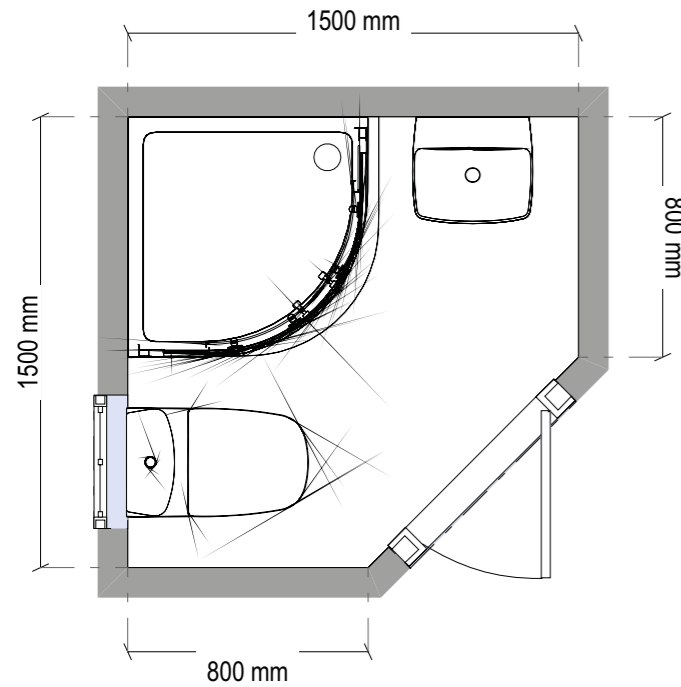

PRODUCTS IN THIS SETTING

- 40cm basin with MyHome mini basin mixer and pedestal
- 80cm quadrant shower tray with matching enclosure
- Built-in thermostatic shower mixer with fixed head
- Close-coupled back-to-wall toilet with integrated soft-close seat
- Complete setting price: RRP £1119.57

All prices are RRP and include VAT at 20%.

EN-SUITE 03

En-suite 3 shows one way to convert a separate toilet into a compact shower room. The door is moved to the wall adjoining the bedroom, giving space to fit a shower at one end and a back-to-wall toilet at the other. This layout, combined with MyHome designs, gives a really modern and spacious feel. Here, the walk-in shower has a thirty6 slider entry door to save space. It features a combination exposed thermostatic shower, with both a flexible hose and handspray and a fixed showerhead. On the wall facing the door, a furniture unit with a full countertop ceramic basin gives a sleek, luxurious look.

PRODUCTS IN THIS SETTING

- 1200mm x 800mm shower tray with 1200mm slider door
- Thermostatic exposed combination shower with both fixed head and flexible hose and handspray
- Back-to-wall toilet with integrated soft-close seat
- 60cm countertop basin with MyHome basin mixer, matching wall-mounted furniture unit
- Complete setting price: RRP £1643.00

All prices are RRP and include VAT at 20%.