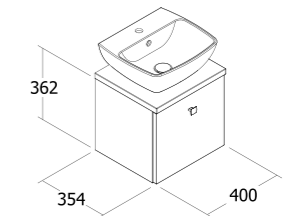

Wall-Hung Cloakroom Basin Unit

Suitable for use with **D98509** MYSPBSNITHW (p23)

White	D98636 FT6SPBUWHW	£249.⁶⁰
Grey	D98637 FT6SPBUWHG	£299.⁵²
Oak	D98638 FT6SPBUWHO	£274.⁵⁶