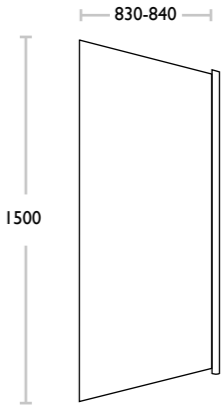

thirty6 Hinged Shower Bath Screen

Suitable for single ended baths
Adjustment 810-820mm
Height 1500mm

D98605 SST6SHBSFHC £112.³⁰