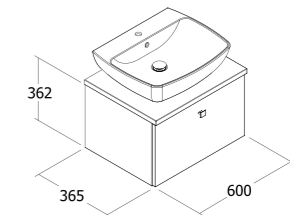

500mm Wall-Hung Basin Unit*

Suitable for use with **D98507** MY50BSNITHW (p23)

White	D98624 FT6BUWH50W	£368.¹⁶
Grey	D98625 FT6BUWH50G	£459.²⁶
Oak	D98626 FT6BUWH50O	£424.³²