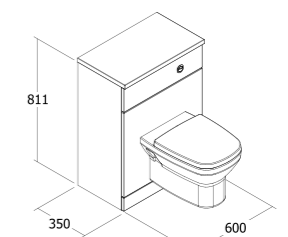

Countertops		
D98665 FT6CTP60/36W	602/360/30 Countertops - White (For use with WC/SCTP Basin units)	£102.34
D98666 FT6CTP60/36B	605/360/28 Countertops - Black (For use with WC/SCTP Basin units)	£102.34
D98667 FT6CTP60/36O	602/360/30 Countertops - Oak (For use with WC/SCTP Basin units)	£102.34
D98668 FT6CTP50/47W	505/475/28 Countertops - White (For use with 50 Basin units)	£89.86
D98669 FT6CTP50/47B	505/470/30 Countertops - Black (For use with 50cm Basin units)	£89.86
D98670 FT6CTP50/47O	502/470/30 Countertops - Oak (For use with 50cm Basin units)	£89.86

Countertops		
D98671 FT6CTP60/47W	602/470/30 Countertops - White (For use with 55cm Basin units)	£102.34
D98672 FT6CTP60/47B	605/475/28 Countertops - Black (For use with 55cm Basin units)	£102.34
D98673 FT6CTP60/47O	602/470/30 Countertops - Oak (For use with 55cm Basin units)	£102.34
D98674 FT6CTP40/36W	402/360/30 Countertops - White (For use with 40cm Wall-Hung Basin unit)	£82.37
D98675 FT6CTP40/36B	405/360/28 Countertops - Black (For use with 40cm Wall-Hung Basin unit)	£82.37
D98676 FT6CTP40/36O	402/360/30 Countertops - Oak (For use with 40cm Wall-Hung Basin unit)	£82.37