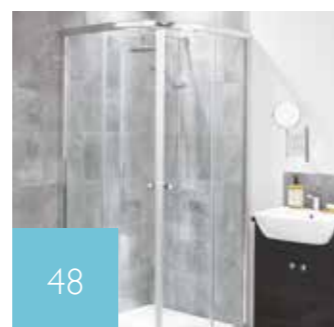

CONTENTS

20

24

28

34

44

48

54

INTRODUCTIONS

Make the most of your space	4-5
Quality design and construction	6-7
Bathrooms	8-11
En-suites	12-15
Cloakrooms	16-19

BASINS

Introduction	20-21
Basin product list	22-23

TOILETS

Introduction	24-25
Toilet product list	26-27

BATHS

Introduction	28-29
Bath product list	30-33

TAPS & MIXERS

Introduction	34-35
MyHome	36-37
Mode	38-39
Trend	40-41
Xofill, waste and overflows	42
Xofill	43

SHOWER MIXERS

Introduction	44-45
Built-in product list	46
Exposed product list	47
Shower kits	47

SHOWER TRAYS & ENCLOSURES

Introduction	48-49
Enclosure product list	50-52
Shower tray product list	53

FURNITURE

Introduction	54-55
Modular wall-hung product list	56-57
Modular floor-standing product list	58-59
Fitted product list	60
Furniture finishes and accessories	61

DESIGN

Introduction	62
Bathrooms	63-65
En-suites	66-69
Cloakrooms	70-72