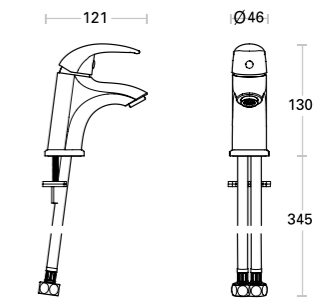

Including click clack waste
Chrome

D98516 T6MBMC

£61.72

Mode Single Lever Mini Basin Mixer

Including click clack waste
Chrome

D98517 T6MMBMC

£52.77

Mode Pillar Basin Taps*