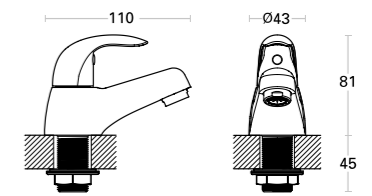

MODE

The clean, flowing lines of this design work perfectly in a contemporary bathroom, en-suite or cloakroom. The range features basin and bath taps as well as two basin mixer sizes – match the compact mini mixer with smaller-sized or

cloakroom basins. As with all our fittings, Mode taps and mixers feature high-tech ceramic-disc cartridges, which prevent dripping and turn on and off smoothly and easily.

Including click clack waste
Chrome

D98516 T6MBMC

£61.72

Including click clack waste
Chrome

D98517 T6MMBMC

£52.77

Chrome

D98518 T6MBSNPTC

£46.22

Chrome

D98519 T6MBF2THC

£97.49

Chrome

D98520 T6BMSM2THC

£120.76

Chrome

D98521 T6MBPTC

£60.99

Plumb Center Code = **IN BLUE**, thirty6 Code = **IN GREY**

*The basin pillar taps in our Mode and Trend ranges cannot be used with MyHome ceramics. All prices are RRP and include VAT at 20%.