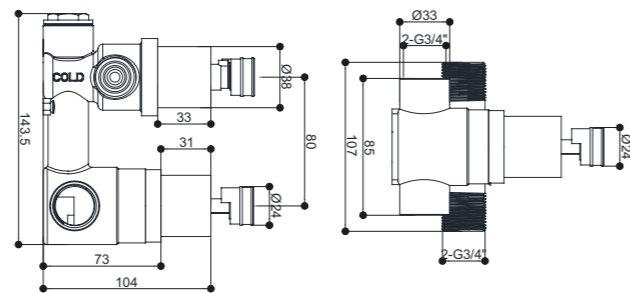

Thermostatic Built-In Valve with 2 Way Diverter
(Inc Plaster Guard)

D98531 T6BIT2DSVC

£127.⁰⁵

Built-In Thermostatic Trim Kit Square
for **D98531** T6BIT2DSVC

D98534 T6TK2WDSQC

£35.⁸²

Thermostatic Built-In Valve with 3 Controls