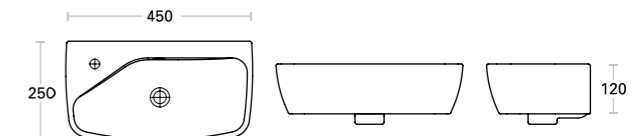

MyHome 45cm ITH Short-Projection Basin
Suitable for wall mounting (fixings included) or full pedestal

- Basin **D98509** MYPBSN1THW **£77.04**
- Full Pedestal **D98513** MYFULLPEDW **£46.19**

- Basin **D98510** MYCBSN1THW **£96.30**
- Full Pedestal **D98513** MYFULLPEDW **£46.19**