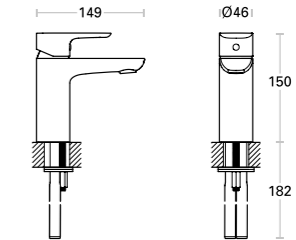

MYHOME

With its softly rounded square shapes, this contemporary style is designed to match the angular curves of the MyHome ceramic range. The basin mixer comes in two sizes, with the mini mixer looking perfect on basins sized 50cm or smaller:

Bath fittings are raised from the bath rim for easy cleaning and an elegant look. All fittings are operated with high-tech ceramic-disc cartridges, for a smooth action and no dripping.

Plumb Center Code = **IN BLUE**, thirty6 Code = **IN GREY**
All prices are RRP and include VAT at 20%.