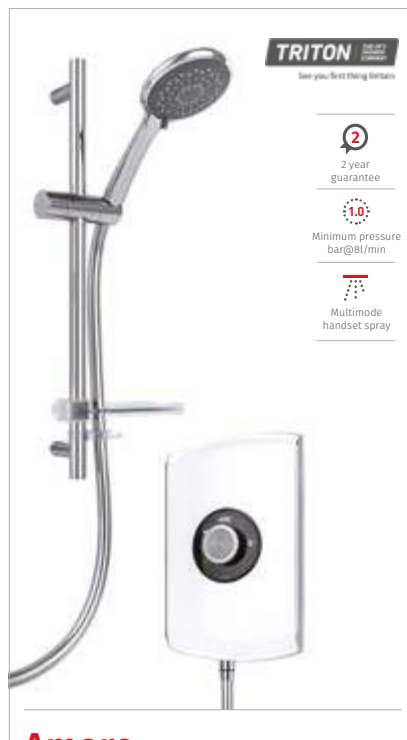

TRITON THE BEST IN COMFORT
See you first thing Britain

- 2 year guarantee
- Minimum pressure bar@8l/min
- Multimode handset spray

Amore

D76447	8.5kW - gloss white	£379.51
D76449	8.5kW - gloss black	£379.51
D76451	8.5kW - brushed steel	£379.51
D76448	9.5kW - gloss white	£393.49
D76450	9.5kW - gloss black	£393.49
D76452	9.5kW - brushed steel	£393.49