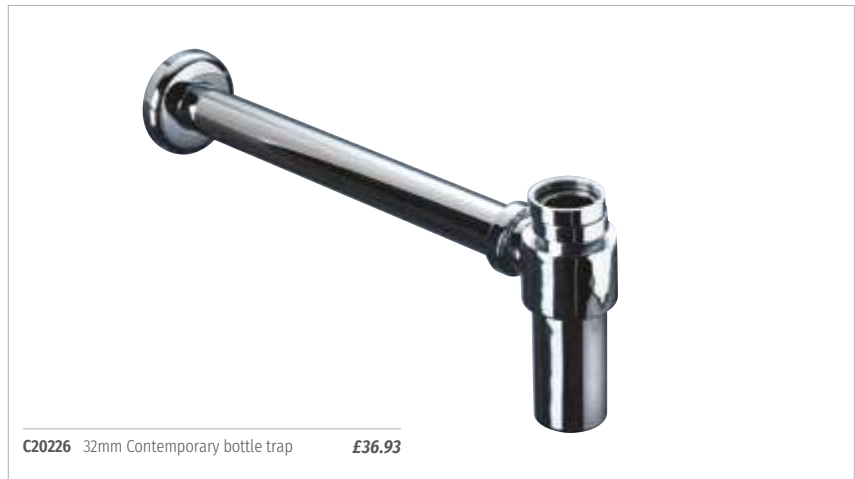

**C50152** 1 1/4" FG long/solid grid waste - chrome plated **£14.58**

**C50154** 1 1/2" FG long/solid grid waste - chrome plated **£13.75**

**C20226** 32mm Contemporary bottle trap **£36.93**

Suites

Furniture