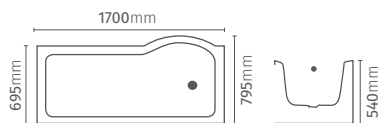

Tempo Cube

- **D03937** 1700mm left hand no tap hole showerbath **£330.12**
- **D03938** 1700mm right hand no tap hole showerbath **£330.12**
- **D03939** 1700mm left hand Idealform plus+ no tap hole showerbath **£492.88**
- **D03940** 1700mm right hand Idealform plus+ no tap hole showerbath **£492.88**