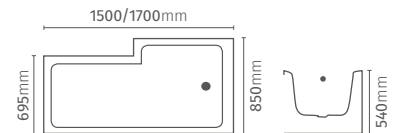

Tempo Arc

- **D03922** 1700mm left hand no tap hole showerbath **£287.04**
- **D03923** 1700mm right hand no tap hole showerbath **£287.04**
- **D03924** 1700mm left hand Idealform plus+ no tap hole showerbath **£449.38**
- **D03925** 1700mm right hand Idealform plus+ no tap hole showerbath **£449.38**