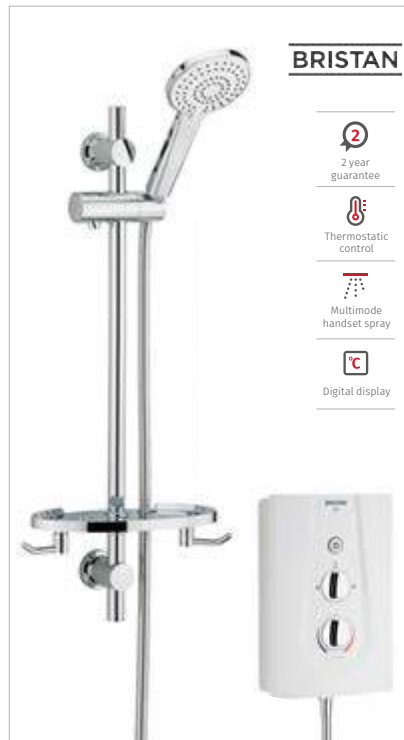

BRISTAN

- 2 year guarantee
- Thermostatic control
- Multimode handset spray
- Digital display

Joy

D50547	8.5kW - silver and chrome	£223.68
D50545	8.5kW - white and chrome	£203.25
D03035	9.5kW - white	£174.41
D50548	9.5kW - metallic silver and chrome	£223.68
D50546	9.5kW - white and chrome	£203.25