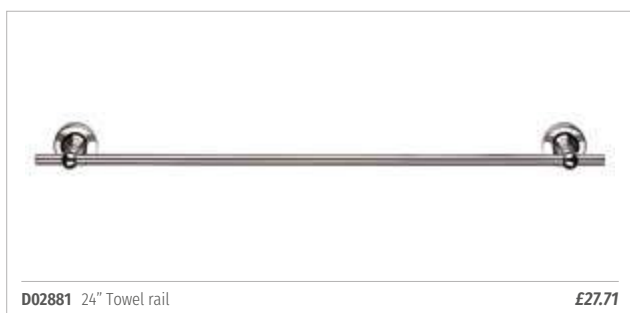

Savannah accessories

The new nabis Savannah range is the perfect combination of traditional sophistication. This new range of accessories is perfect to complement a period look in any home.