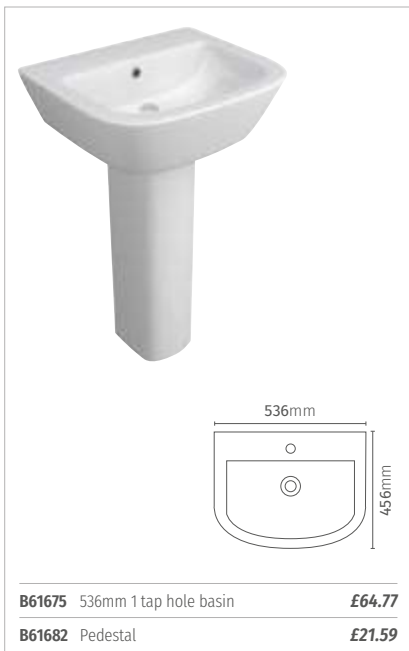

Product features

- Short projection range
- Materials: Vitreous china
- Premium high gloss glaze finish
- All fixings are included

Bathroom tip

When it comes to practicalities it is important to consider what constitutes a realistic time-frame.

Bathrooms can take between one and three weeks to complete depending on the size and complexity of the project.

options: please see website for full dimensions.