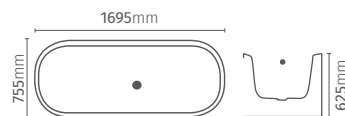

Wastes

Choose from our range of different styles and finishes including pop up and exposed wastes to finish off your bathroom perfectly.