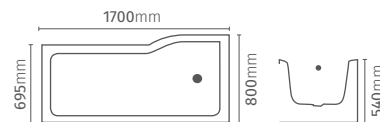

Concept L shape

- **D58461** 1700mm right hand square showerbath **£400.57**
- **D58462** 1700mm left hand square showerbath **£400.57**
- **D58465** 1500mm right hand square showerbath **£400.57**
- **D58466** 1500mm left hand square showerbath **£400.57**