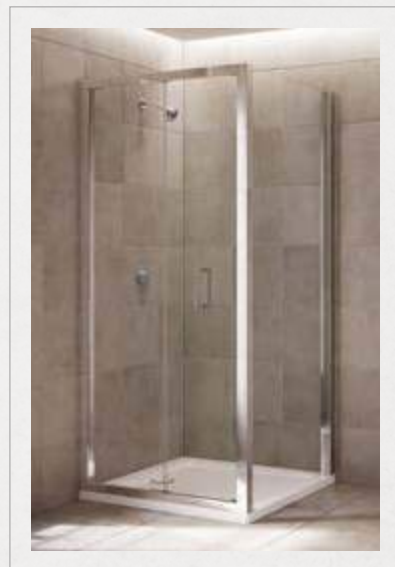

# Ideas for your **space...**

1

MODERN  
STYLE

2

4

3

**1. Shower system** The Geo square exposed rigid shower with its angular design compliments any modern bathroom. This modern shower is suitable for all plumbing systems and with its automatic shut off in the event of hot or cold water supply failure, helps reduce the risk of scalding making it perfect for families.