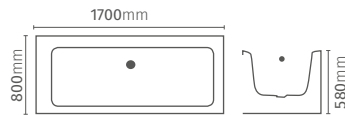

nabis

10 Year guarantee

Roll top

A03064 Double ended freestanding roll top bath with chrome feet included (1695x755x625mm) **£808.28**